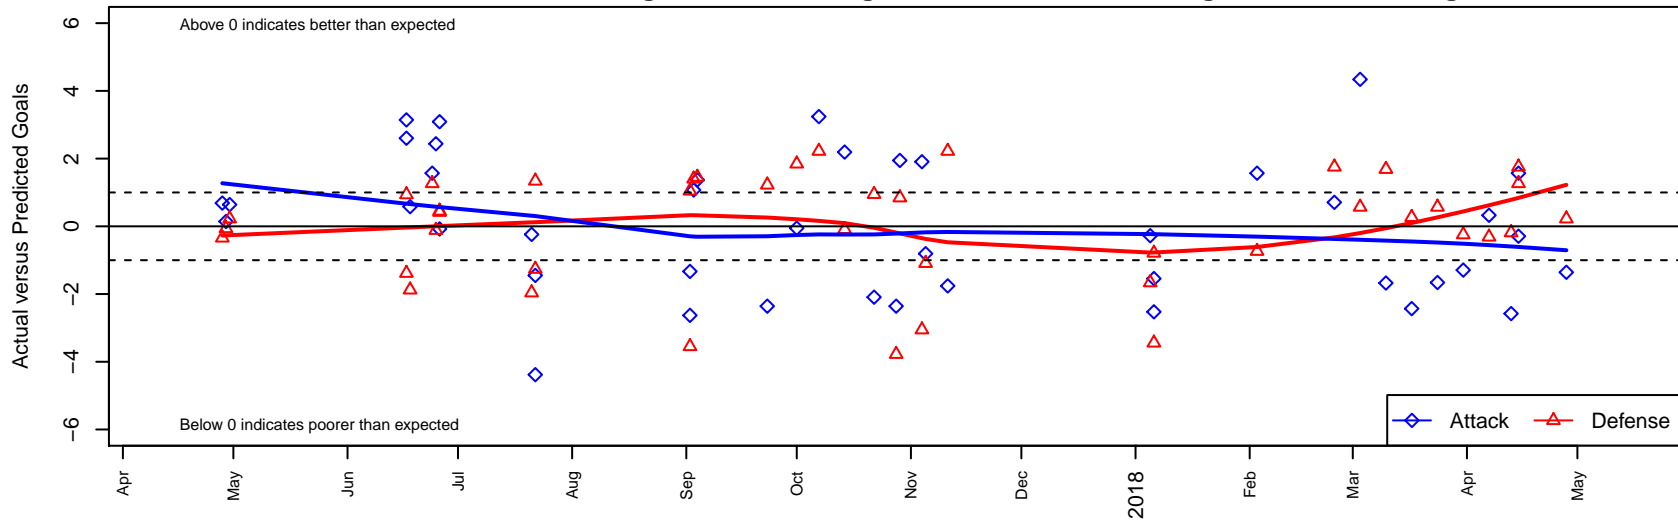

Eclipse FC Eclipse B05

Beacon Hill, WA
 B05 total strength=1183
 attack=5.86 defense=2.42
 fall league = PSPL WNPL U13
 spr league = Spr PSPL - '05 Super 1 - West U

alt names used:
 BH Eclipse 2005
 BH Eclipse 2005
 BH Eclipse 2005
 Eclipse FC Eclipse B05
 Eclipse 2005
 STU Eclipse [B05]
 Eclipse FC B05
 ECLIPSE FC ECLIPSE B05 (WA)

Venues played:
 2016 WA Cup U12 Gold U12
 2017 Starfire Spring Classic BU13 Gold
 2017 US Club Regionals B05
 2017 Sounders FC Cup BU13 Gold
 2017 Labor Day Cup BU13 Gold
 2017 PSPL WNPL U13
 2017 PacNW Winter Classic 2005 Premier
 2017 Spr PSPL - '05 Super 1 - West U13
 2017 WA Cup U13 Gold U13

Eclipse FC Eclipse B05
 Dots are actual minus expected GF (blue circles) and GA (red triangles).
 Blue line is smoothed change in attack strength. Red is smoothed change in defense strength.

**attack and defense variance (black dot)
relative to other teams
and top 10 in region**