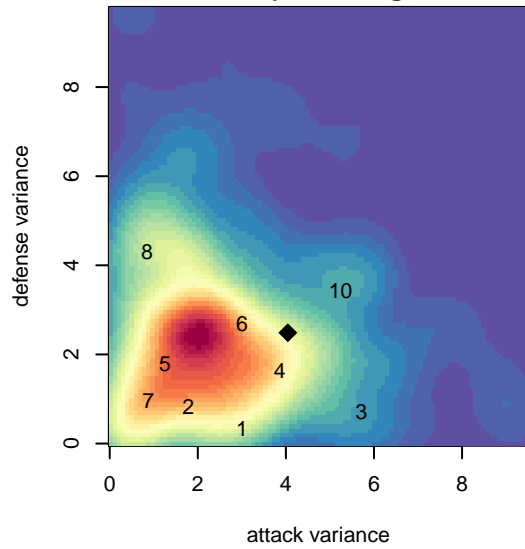

Eclipse FC Eclipse B05

Beacon Hill, WA
 B05 total strength=1183
 attack=5.86 defense=2.42
 fall league = PSPL WNPL U13
 spr league = Spr PSPL - '05 Super 1 - West U

alt names used:
 BH Eclipse 2005
 BH Eclipse 2005
 BH Eclipse 2005
 Eclipse FC Eclipse B05
 Eclipse 2005
 STU Eclipse [B05]
 Eclipse FC B05
 ECLIPSE FC ECLIPSE B05 (WA)

Eclipse FC Eclipse B05
 Dots are actual minus expected GF (blue circles) and GA (red triangles).
 Blue line is smoothed change in attack strength. Red is smoothed change in defense strength.

**attack and defense variance (black dot)
relative to other teams
and top 10 in region**